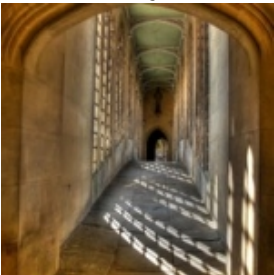

# My Most Interesting Pics on Flickr

Zermatt

Southgate Tube  
Station

Albigna

42

Proms Royal Albert  
Hall  
(101\_0008\_HDR)

Schweissarbeiten  
Hardbrücke 2

HMS Belfast  
(102\_0798)

Into the Sky

Shadows and Sighs  
(103\_0962\_tonemap  
ped)

20150102-  
IMG\_6992\_3\_4

Puente de San  
Martín

Bregaglia-7

Bregaglia-9

3 Statues in close-  
up

Staircase  
(20080126\_0408\_09  
\_10\_HDR)

Baum im Schnee

Reflecting on Water

Swan posing

Schweissarbeiten  
Hardbrücke

Mountain