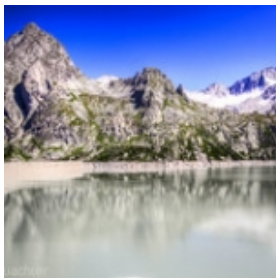

# My Most Interesting Pics on Flickr

Zermatt

Southgate Tube  
Station

Albigna

42

Proms Royal Albert  
Hall  
(101\_0008\_HDR)

Schweissarbeiten  
Hardbrücke 2

HMS Belfast  
(102\_0798)

Into the Sky

Shadows and Sighs  
(103\_0962\_tonemap  
ped)

20150102-  
IMG\_6992\_3\_4

Puente de San  
Martín

Bregaglia-7

Bregaglia-9

3 Statues in close-  
up

Staircase  
(20080126\_0408\_09  
\_10\_HDR)

Baum im Schnee

Reflecting on Water

Swan posing

Schweissarbeiten  
Hardbrücke

Mountain